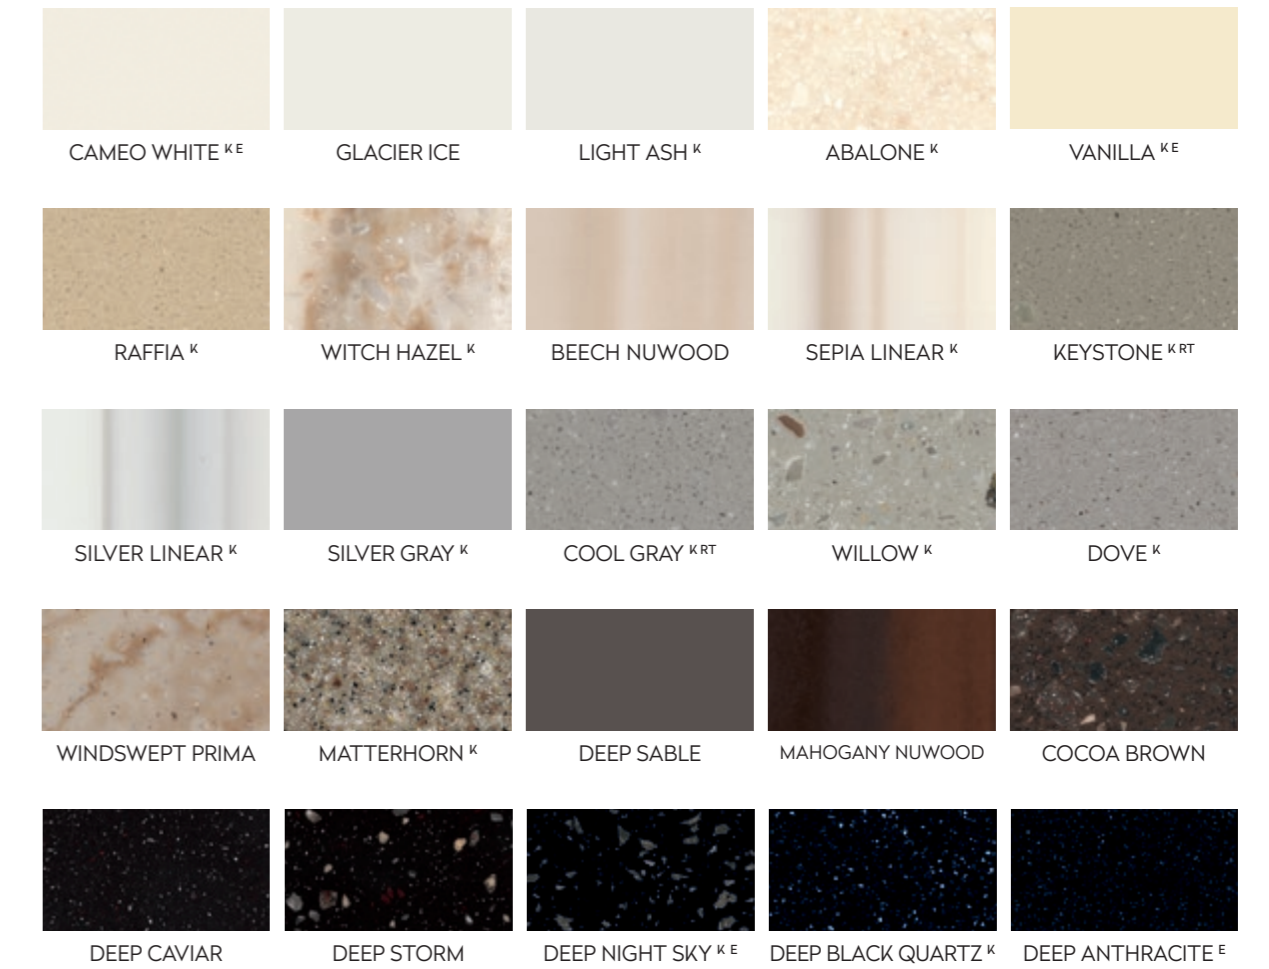

DPS-00-1820-20

CORIAN®  
SOLID SURFACE

2020 EMEA  
COLOUR PORTFOLIO

# CORIAN® SOLID SURFACE: THE 2020 COLOUR PORTFOLIO FOR

# EUROPE, MIDDLE EAST AND AFRICA (EMEA)\*

K: This colour is suitable for applications in kitchens and other environments with intense and heavy use, as only less noticeable marks may appear and be visible under specific lighting conditions.