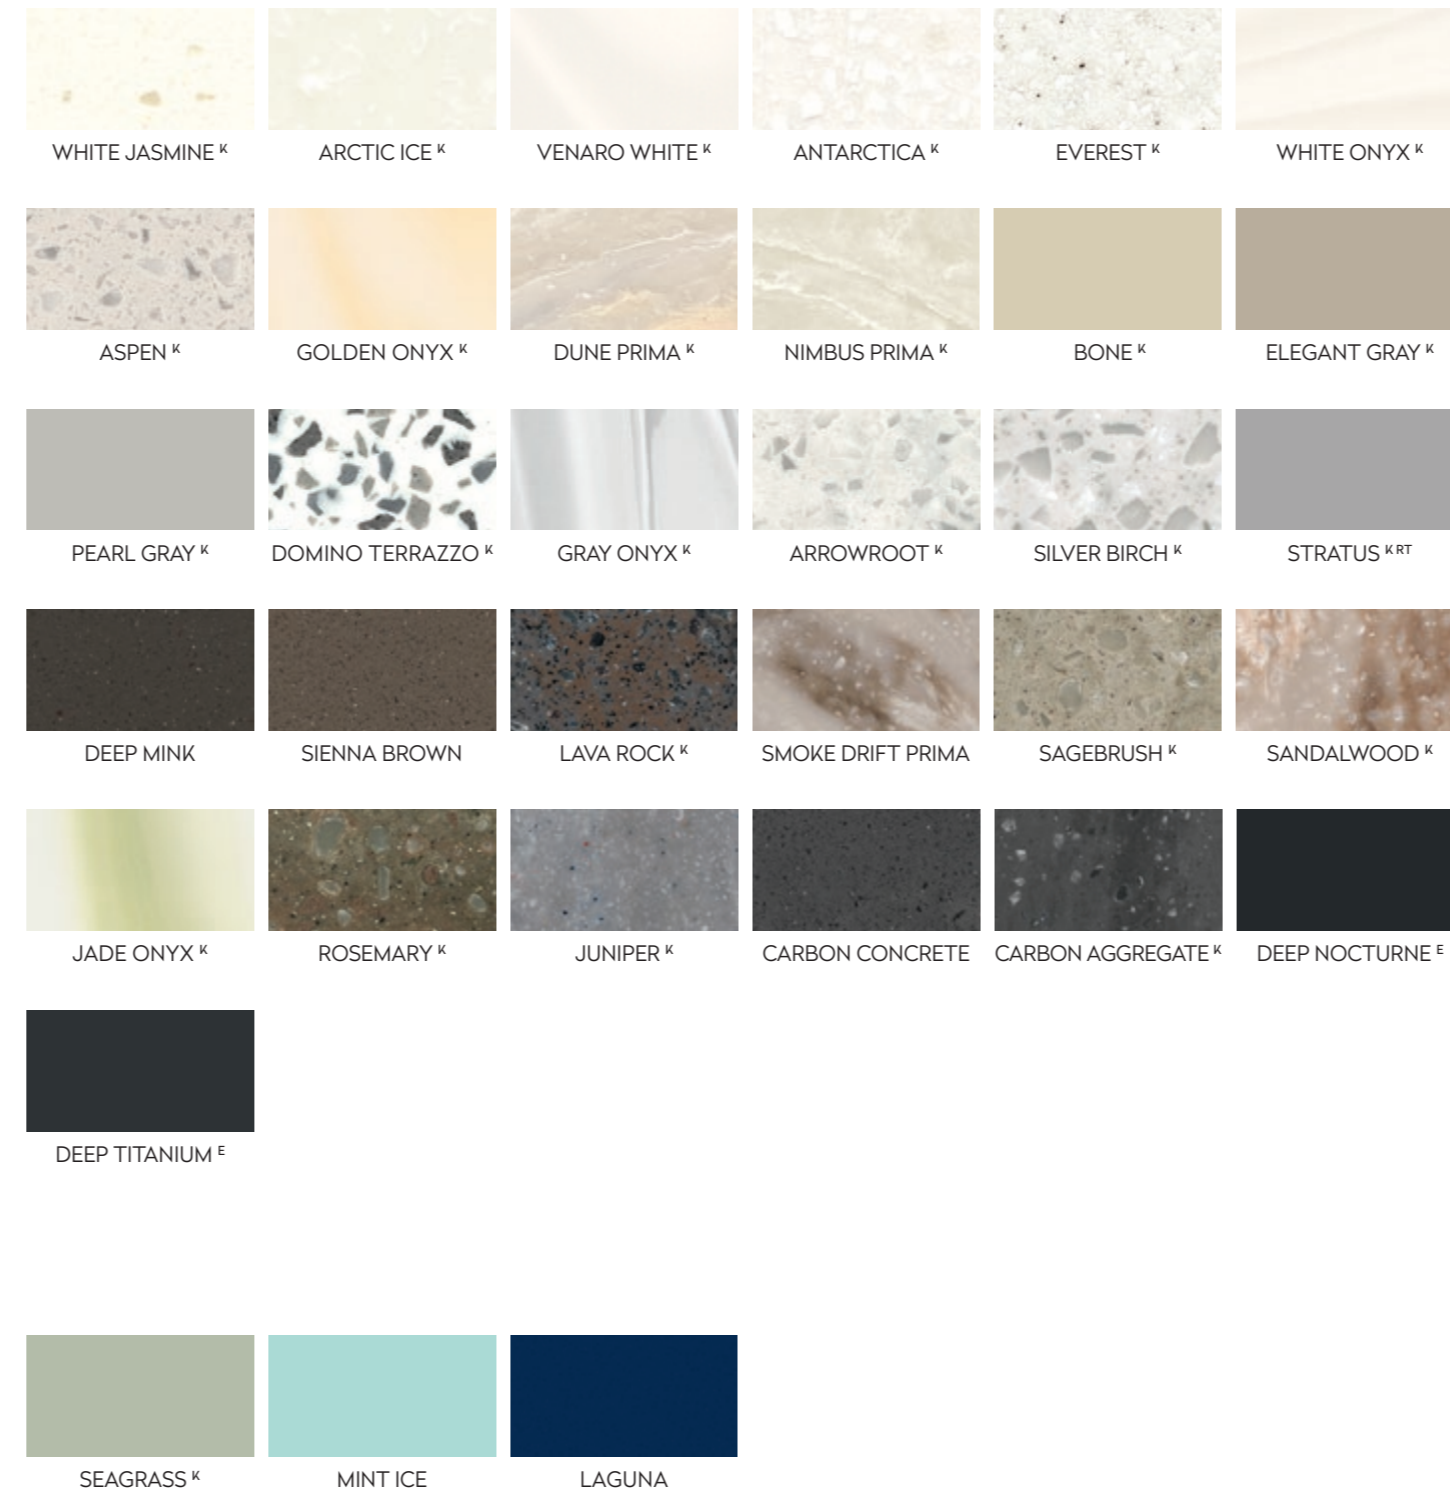

DPS-00-1820-20

CORIAN®  
SOLID SURFACE

2020 EMEA  
COLOUR PORTFOLIO

# CORIAN® SOLID SURFACE: THE 2020 COLOUR PORTFOLIO FOR

# EUROPE, MIDDLE EAST AND AFRICA (EMEA)\*

K: This colour is suitable for applications in kitchens and other environments with intense and heavy use, as only less noticeable marks may appear and be visible under specific lighting conditions.